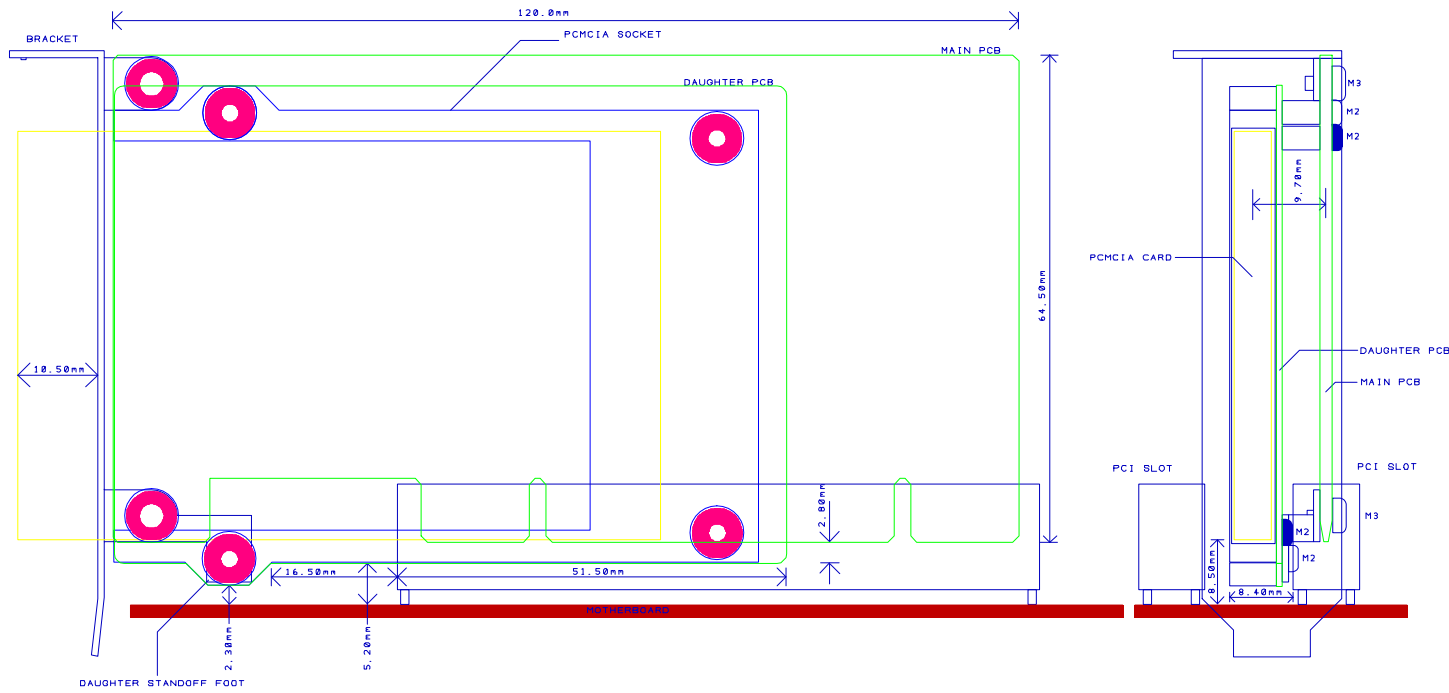

Elan Digital Systems Ltd
P311 Mechanical Profile
Dwg. Rev1.01

Copyright (c) Elan Digital Systems Ltd, 2002